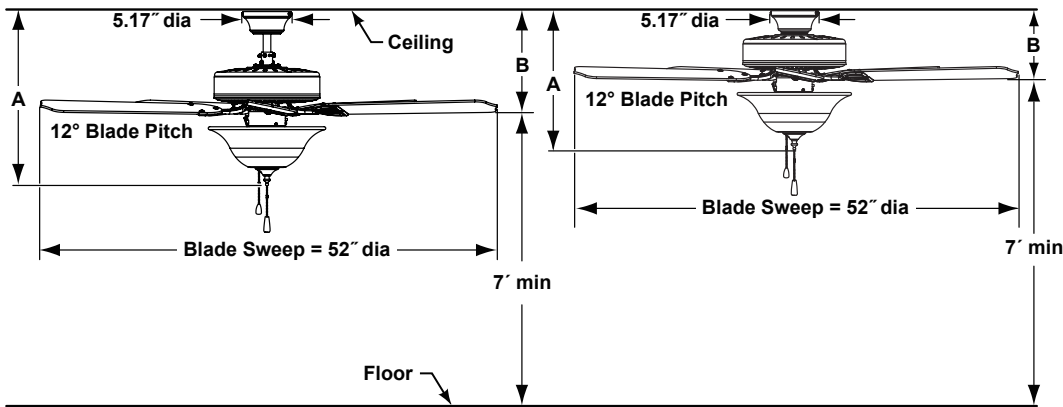

BP220**1-220/ BP225OB1-220 Series Ceiling Fans

Net Hanging Weight: 18.5 lbs

	A	B
Fan In Close to Ceiling Configuration	15.48"	7.74"

	A	B
Fan w/4.5" downrod	19.30"	11.10"
Fan w/12" downrod	26.80"	18.60"
Fan w/18" downrod	32.80"	24.60"
Fan w/24" downrod	38.80"	30.60"
Fan w/36" downrod	50.80"	42.60"
Fan w/48" downrod	62.80"	54.60"
Fan w/60" downrod	74.80"	66.60"
Fan w/72" downrod	86.80"	78.60"

ELECTRICAL REQUIREMENTS:

Requires a grounded electrical supply line of 220~240 volts AC, 50 Hz, 5 amp circuit.

MOTOR SPECS:

153 x 15-220 motor is designed for optimal performance with this fan.

BLADES:

A set of five 20.7" traditional wood blades is included.

DOWNROD OPTIONS:

Dual mount for flush mount application or 1" dia x 4.5" long downrod. Optional downrods available in 12", 18", 24", 36", 48", 60", and 72" lengths. A downrod coupler is available for installations requiring a downrod longer than 72". Fan can be mounted on a sloped ceiling up to 19°. Most sloped ceiling installations require a downrod longer than the standard 6" downrod. Call technical support for more information.