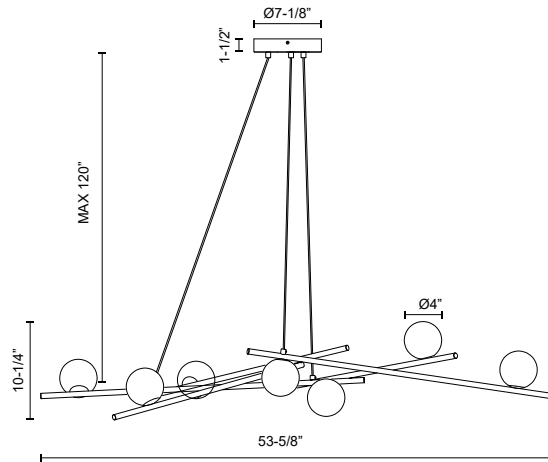

Fixture Dimensions	L53-5/8" x W16-1/2" x H10-1/4"
Light Source	LED with DC Driver
Wattage	33W
Total Lumens	2805lm
Delivered Lumens	BG/GO-2300lm*; BK/GO-2065lm*;
Voltage	120-277V
Color Temperature	3000K
CRI (Ra)	90CRI
Optional Color Temps	2700K - 5000K Available, Minimum Order Quantities Apply
LED Rated Life	50,000 hours
Dimming	100% - 10%, TRIAC or ELV Dimmer (Not Included)
Glass Details	Glossy Opal Glass
Adjustable	Yes
Wire Length	120" Max
Wire Type	Black
Minimum Hang Height	36"
Location	Dry
Illumination Direction	Up/Down
Sloped Ceiling Adaptable	Yes
Canopy Dimensions	D7-1/8" x H1-1/2"
CEC Title 24 JA8	Yes, JA8-2022
Paint Finish	BG01; BK02;
Material	Steel + Glass

* For custom options, consult factory for details.

* For warranty information, please visit www.kuzcolighting.com/warranty

KUZCO

CANADA: 19054 28TH AVENUE - SURREY, BC V3Z 6M3
USA: 3035 E. LONE MOUNTAIN ROAD - LAS VEGAS, NV 89081

WWW.KUZCOLIGHTING.COM

© 2023 KUZCO LIGHTING. ALL RIGHTS RESERVED.

DESCRIPTION

The airy glow of the Amara Collection is anything but ordinary. Intersecting planes of steel blend with glossy opal glass accents to create a weightless glowing focal point that's perfect for contemporary spaces. The organic configurations and design take on an effortless complexity that looks more like a piece of art than a light fixture. Choose from Powder-Coated Black or Brushed Gold finishes to illuminate your space.

COMMENT