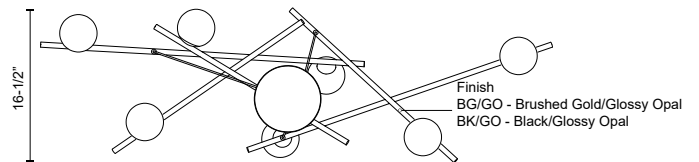

Fixture Dimensions	L53-5/8" x W16-1/2" x H10-1/4"
Light Source	LED with DC Driver
Wattage	33W
Total Lumens	2805lm
Delivered Lumens	BG/GO-2300lm*; BK/GO-2065lm*;
Voltage	120-277V
Color Temperature	3000K
CRI (Ra)	90CRI
Optional Color Temps	2700K - 5000K Available, Minimum Order Quantities Apply
LED Rated Life	50,000 hours
Dimming	100% - 10%, TRIAC or ELV Dimmer (Not Included)
Glass Details	Glossy Opal Glass
Adjustable	Yes
Wire Length	120" Max
Wire Type	Black
Minimum Hang Height	36"
Location	Dry
Illumination Direction	Up/Down
Sloped Ceiling Adaptable	Yes
Canopy Dimensions	D7-1/8" x H1-1/2"
CEC Title 24 JA8	Yes, JA8-2022
Paint Finish	BG01; BK02;
Material	Steel + Glass

* For custom options, consult factory for details.

* For warranty information, please visit www.kuzcolighting.com/warranty

KUZCO

CANADA: 19054 28TH AVENUE - SURREY, BC V3Z 6M3
USA: 3035 E. LONE MOUNTAIN ROAD - LAS VEGAS, NV 89081

WWW.KUZCOLIGHTING.COM

© 2023 KUZCO LIGHTING. ALL RIGHTS RESERVED.

DESCRIPTION

The airy glow of the Amara Collection is anything but ordinary. Intersecting planes of steel blend with glossy opal glass accents to create a weightless glowing focal point that's perfect for contemporary spaces. The organic configurations and design take on an effortless complexity that looks more like a piece of art than a light fixture. Choose from Powder-Coated Black or Brushed Gold finishes to illuminate your space.

COMMENT