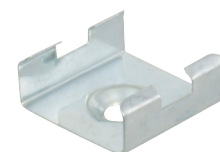

Features

- Made of lightweight non-anodized aluminum
- Included frosted lens protects light source while diffusing light
- Extrusion and lens are field cuttable
- Aluminum provides excellent heat dissipation
- End caps provide a tailored look
- Mounting clips available for surface applications
- Compatible with most Trulux Tape Light

Available Lengths

39-3/8" (1 meter)

Available Finishes

Anodized Aluminum

Compatible Tape Light

- Trulux Single Color
- Trulux Tunable CCT (excludes Double Row)
- Trulux RGB

TRULUX™ Economy 45 Extrusion

An economical version of the Premium 45, since it includes a protective polypropylene lens to lightly diffuse light and protect the Trulux tape from dust. A good solution for narrow spaces. Use the E-CLIP-45 for wood mounting surfaces.

Best suited applications:

Display cases, window framing, shelving, cabinetry, accent lighting

Ordering Information

EE45-AAFR-1M	Economy 45 Aluminum Extrusion
	Frosted Polypropylene Lens (included)
EE45-END	Economy 45 End Cap
E-CLIP-45	Surface Mount Clip