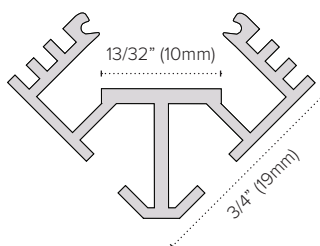

Ordering Information

EE45-AAFR-1M	Economy 45 Aluminum Extrusion
	Frosted Polypropylene Lens (included)
EE45-END	Economy 45 End Cap
E-CLIP-45	Surface Mount Clip

Surface Mount Clip