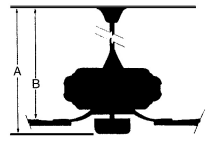

MEASUREMENTS

Blade Finish:					Reversible Blades:	No
Blade Material:	WOOD				Slope:	Yes
Blade Sweep:	No. of Blades:	Blade Pitch:	Hanging Weight:			
56"	5	14	16.56			
Downrod 1:	Downrod 1 Outside Dia:	Downrod 2:	Downrod 2 Outside Dia:			
6	0.75		6			
Ceiling to Lowest Point: (Dim A)	Ceiling to Blade (Dim B)	Lead Wire:	Motor Size:			
20.5	11.0	80	DC 120X15MM			