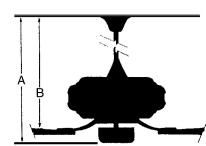

Image File Name: F759-PBL.jpg

MEASUREMENTS

Blade Finish:				Reversible Blades:	No
Blade Material:	PLYWOOD CONSTRUCTION			Slope:	No
Blade Sweep:	No. of Blades:	Blade Pitch:	Hanging Weight:		
54"	5	13	26.9		
Downrod 1:	Downrod 1 Outside Dia:	Downrod 2:	Downrod 2 Outside Dia:		
6	0.75				
Ceiling to Lowest Point: (Dim A)	Ceiling to Blade (Dim B)	Lead Wire:	Motor Size:		
18.75	10.75	80	172MM x16MM		