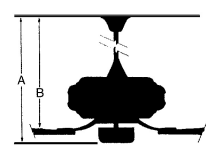

MEASUREMENTS

Blade Finish:				Reversible Blades:	No
Blade Material:	Plywood Construction			Slope:	No
Blade Sweep:	No. of Blades:	Blade Pitch:	Hanging Weight:		
52"	5	14 degrees	28.24		
Downrod 1:	Downrod 1 Outside Dia:	Downrod 2:	Downrod 2 Outside Dia:		
6	0.75				
Ceiling to Lowest Point: (Dim A)	Ceiling to Blade (Dim B)	Lead Wire:	Motor Size:		
15.25	8.5	80	172x20mm		