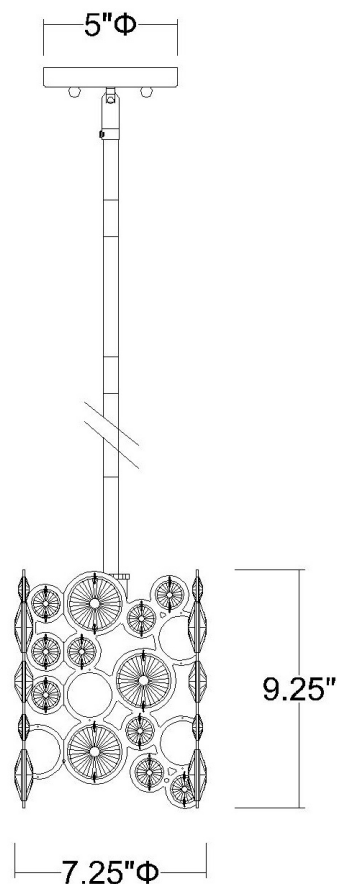

TP20003ASL VITTOZZI 1-LIGHT PENDANT

Description: Vitozzi 1-Light Pendant

Finish: Antique Silver Leaf

Dimensions: 7-1/4" Dia. x 9-1/4" H

Bulbs: 1-100W Med.

Installed Weight: 4.75 lbs.

Certification: cETL / dry location

Material: Steel and crystal

Shades: NA

Glass: NA

Canopy Dimensions: 5" dia.

Chain/Wire: 12' Wire

Stems: 3-12", 1-6", 1-3"

Additional Finishes: NA