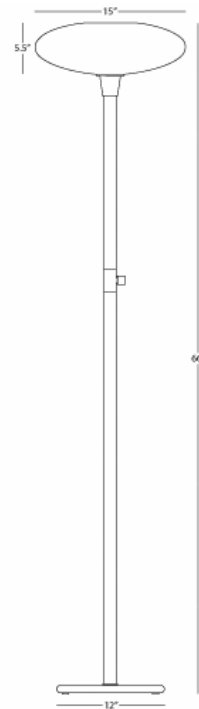

RICO ESPINET

OVO

Z2045

Floor Torchiere

1-150W Max.

Bulb Type: A

Switch: Full Range Dimmer

Deep Patina Bronze over Brass

Frosted White Cased Glass Shade

FINISH OPTION:

2045 - Polished Nickel

**** Available for Quick SHIP ****