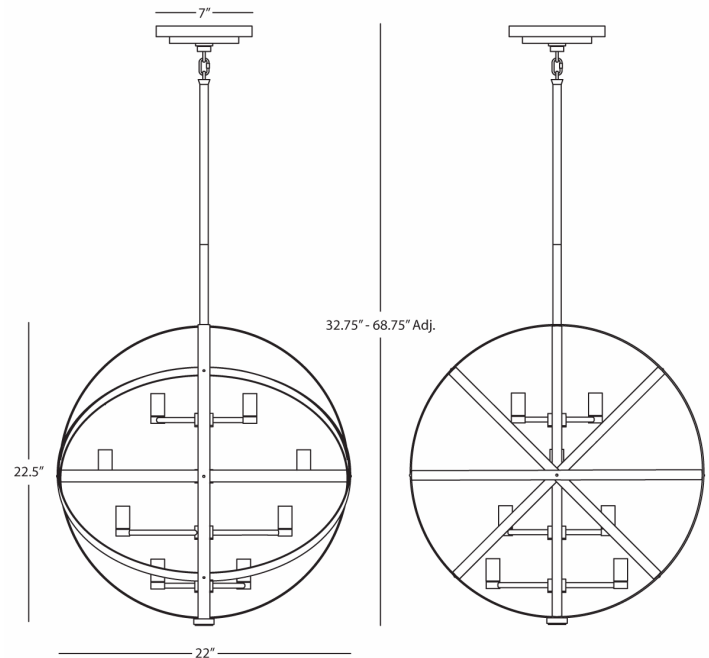

LUCY

D2164

8 Light Pendant

8 - 60W Max.

Bulb Type: B10.5 Candelabra

Direct Wire Only

Dark Antique Nickel Finish over Metal

Susp. Hardware: 3pcs-5/8" x 12" &

1pc -5/8" x 6" Extension Rods

FINISH OPTION:

Z2164 - Deep Patina Bronze

**\*\* Available for Quick SHIP \*\***