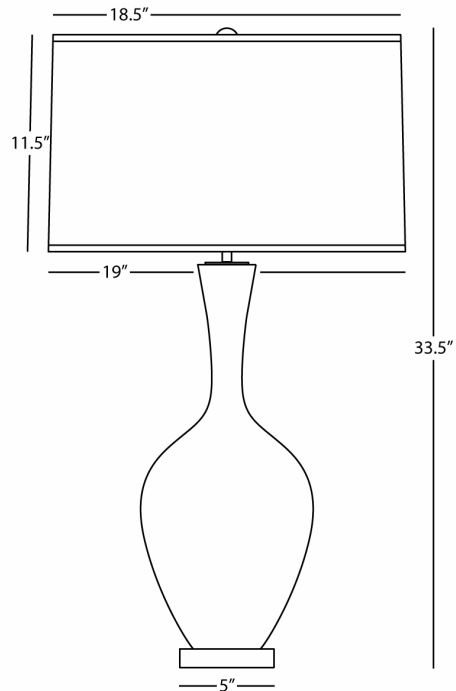

AUDREY

BB980

Table Lamp

1 - 150W Max.

Bulb Type: A

Switch: Hi-Lo Dimming

Baby Blue Glazed Ceramic

Lucite Base

Fondine Fabric Shade

See Audrey/ Delilah Table for Color Options

** Available for Quick SHIP **