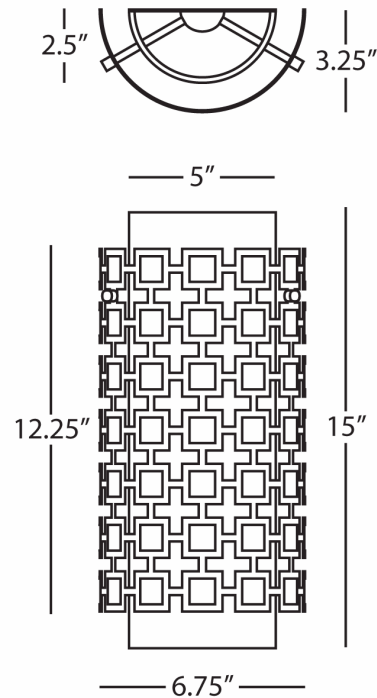

** Available for Quick SHIP **