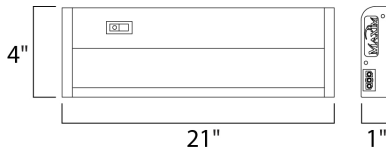

PRODUCT DESCRIPTION

The MX-L120-DL features the same low profile frame of the MX-L120DC and also full dimmability but with an increased lumen output. Featuring the new LG 5630 LED with closer spacing for better light distribution and lower operating temperatures for longer life. The hinged top gives access for easy installation with captured mounting screws and quick wire connectors.

MEASUREMENTS

DIMENSION : 21." L x 4." W x 1." H
 HANGING WEIGHT : 2.42 lb

LAMPING

INPUT VOLTAGE : 120V
 LUMENS : 587 Rated (0 Del.)
 BULB : 10W (INTEGRATED), 10W Total
 DIMMABLE : Dimmable
 CRI : 80+ CRI
 COLOR_TEMP : 2700K