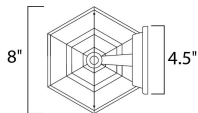

MEASUREMENTS

DIMENSION : 8." W x 16." H x 8.5" Ext
BACK PLATE : 4.5" W x 4.5" H x 5." HCO
HANGING WEIGHT : 3.26 lb