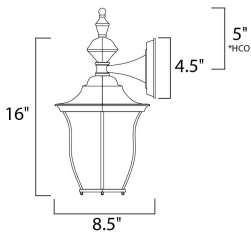

MEASUREMENTS

DIMENSION : 8." W x 16." H x 8.5" Ext
BACK PLATE : 4.5" W x 4.5" H x 5." HCO
HANGING WEIGHT : 3.26 lb

LAMPING

LUMENS : 900 Rated (0 Del.)
BULB : 1 x 13W (INCLUDED), 13W Total
CRI : 81-82 CRI
COLOR_TEMP : 2700K

Always consult a qualified electrician before installing any lighting product.