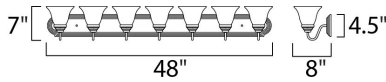

MEASUREMENTS

DIMENSION : 48." W x 7." H x 8." Ext
 BACK PLATE : 48.17" W x 4.56" H x 4.07" HCO
 HANGING WEIGHT : 13.89 lb

LAMPING

INPUT VOLTAGE : 120V
 LUMENS : 8,050 Rated (0 Del.)
 BULB : 7 x 60W (NOT INCLUDED), 420W Total
 DIMMABLE : Dimmable