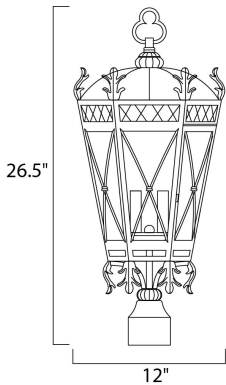

RATINGS

Wet Location
Dimmable

ADDITIONAL

INSTALL UP/DOWN:
RATED LIFE 1500 Hours
OPERATING TEMPERATURE:
-20°C (-4°F), 40°C (104°F)

MEASUREMENTS

DIMENSION : 12." L x 12." W x 26.5" H
HANGING WEIGHT : 10.66 lb