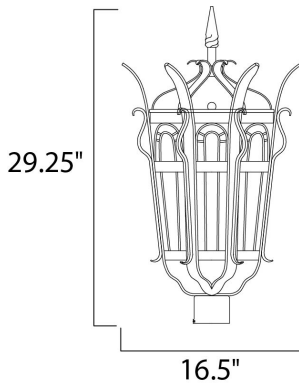

**MEASUREMENTS**

DIMENSION : 16.5" W x 29.25" H  
 HANGING WEIGHT : 19.40048 lb

**LAMPING**

INPUT VOLTAGE : 120V  
 LUMENS : 2,016 Rated (0 Del.)  
 BULB : 3 x 60W (NOT INCLUDED), 180W Total  
 DIMMABLE : Dimmable  
 COLOR\_TEMP : 2700K