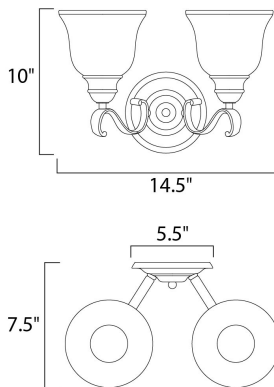

RATINGS

cETLusDamp Location Dimmable

ADDITIONAL

INSTALL UP/DOWN: Up/Dn
 RATED LIFE 2500 Hours
 OPERATING TEMPERATURE:
 -20°C (-4°F), 40°C (104°F)

MEASUREMENTS

DIMENSION : 14.5" W x 10." H x 7.5" Ext
 BACK PLATE : 5.3" W x 5.3" H x 5.5" HCO
 HANGING WEIGHT : 4.76 lb