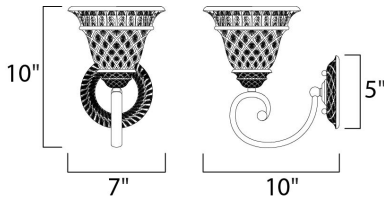

**PRODUCT DESCRIPTION**

The steeply sloped Oil Rubbed Bronze body and lipped Embossed Vanilla Glass on this transitional group are distinctive and bold.

**MEASUREMENTS**

DIMENSION : 7." W x 10." H x 10." Ext  
 MAX OAH : 5.13" W x 5.13" H  
 HANGING WEIGHT : 3.13 lb