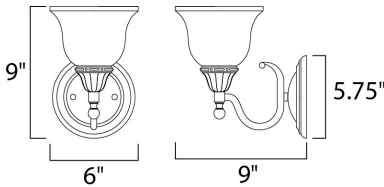

**PRODUCT DESCRIPTION**

A beautifully styled collection offered in Satin Nickel or our popular Oil Rubbed Bronze finish.

**MEASUREMENTS**

DIMENSION : 6." W x 9." H x 9." Ext  
 MAX OAH : 5.67" W x 5.67" H  
 HANGING WEIGHT : 2.2 lb