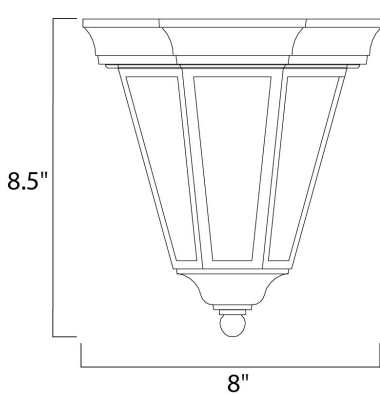

PRODUCT DESCRIPTION

Westlake is a transitional style from Maxim Lighting International in Black, Rust Patina, Empire Bronze, or White finish.

FINISHES OPTION

Rust Patina RP 

GLASS

Clear CL

MATERIAL

Die Cast Aluminum

RATINGS

cETLusDamp Location Dimmable

ADDITIONAL

INSTALL UP/DOWN:
 RATED LIFE 2500 Hours
 OPERATING TEMPERATURE:
 -20°C (-4°F), 40°C (104°F)

MEASUREMENTS

DIMENSION : 8." L x 8." W x 8.5" H
 CANOPY : 9." W x 1.18" H x 1.18" L
 HANGING WEIGHT : 2.42 lb