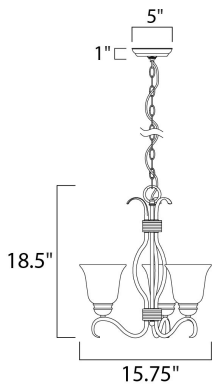

GLASS

Ice IC

MATERIAL

Steel + Glass

RATINGS

cETLusDry Location Dimmable

ADDITIONAL

INSTALL UP/DOWN:
 RATED LIFE 2500 Hours
 OPERATING TEMPERATURE:
 -20°C (-4°F), 40°C (104°F)

MEASUREMENTS

DIMENSION : 15.75" W x 18.5" H
 MAX OAH : 18.9" OAH
 CANOPY : 5." W x 1." H x 5." L
 HANGING WEIGHT : 7.7 lb

LAMPING

INPUT VOLTAGE : 120V
 LUMENS : 3,450 Rated (0 Del.)
 BULB : 3 x 60W (NOT INCLUDED), 180W Total
 DIMMABLE : Dimmable