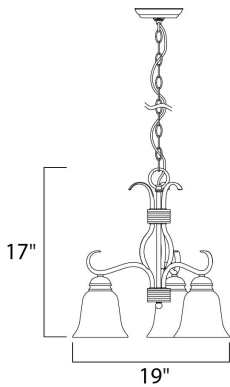

GLASS

Wilshire WS

MATERIAL

Steel + Glass

RATINGS

cETLusDry Location

Dimmable

ADDITIONAL

ADJUSTABLE
 INSTALL UP/DOWN:
 RATED LIFE 2500 Hours
 OPERATING TEMPERATURE:
 -20°C (-4°F), 40°C (104°F)

MEASUREMENTS

DIMENSION : 19." L x 19." W x 18.25" H
 HANGING WEIGHT : 7.8 lb

LAMPING

INPUT VOLTAGE : 120V
 LUMENS : 3,450 Rated (0 Del.)
 BULB : 3 x 60W (NOT INCLUDED), 180W Total
 DIMMABLE : Dimmable